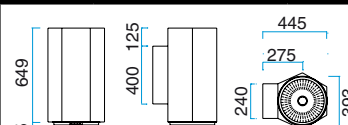

MODEL 78

With halogen light.
The price is with-
out motor.

Width	Product no.	Colour	Price eks. VAT
393 mm	10784001	Brushed steel	€ 1.824,-
	10784005	Black	
	10784006	White	
	10784008	Alu-paint	

Against additional charge mounted glass screen - see page 10