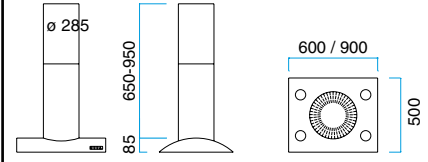

MODEL 51

With halogen light.
The price is with-
out motor.

Width	Product no.	Colour	Price eks. VAT
600 mm	10516001	Brushed steel	€ 1.212,-
	10516005	Black	
	10516006	White	
	10516008	Alu-paint	

MODEL 53

With halogen light.
The price is with-
out motor.