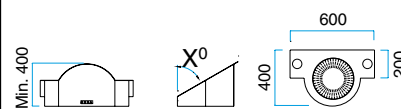

MODEL 50

With halogen light.
The price is with-
out motor.

Width	Product no.	Colour	Price eks. VAT
600 mm	10506001	Brushed steel	€ 2.148,-
	10506005	Black	
	10506006	White	
	10506008	Alu-paint