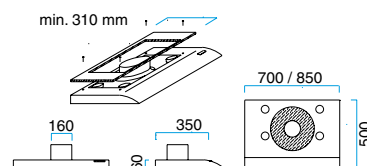

Cutting: ø 240 mm

MODEL 943

With halogen light.
The price is with-
out motor.

Width	Product no.	Colour	Price eks. VAT
340 mm	19433001	Brushed steel	€ 944,-
	19433005	Black	
	19433006	White	
	19433008	Alu-paint	

Cutting: ø 240 mm

MODEL 954

MODEL 954

With halogen light.
The price is with-
out motor.

Width	Product no.	Colour	Price eks. VAT
700 mm	19547001	Brushed steel	€ 1.200,-
	19547005	Black	
	19547006	White	
	19547008	Alu-paint	
850 mm	19548001	Brushed steel	€ 1.200,-
	19548005	Black	
	19548006	White	
	19548008	Alu-paint	

Cutting: 460 x 230 mm

MODEL 970

With halogen light.
The price is with-
out motor.

Width	Product no.	Colour	Price eks. VAT
598 mm	19706006	White	€ 708,-

Cutting: u 240 x 270 mm

MODEL 998

With halogen light.
The price is with-
out motor.