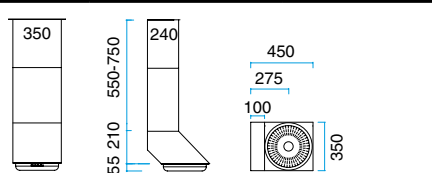

MODEL 62

With halogen light.
The price is with-
out motor.

Width	Product no.	Colour	Price eks. VAT
350 mm	10623001	Brushed steel	€ 1.608,-
	10623005	Black	
	10623006	White	
	10623008	Alu-paint	

Against additional charge mounted glass screen - see page 10