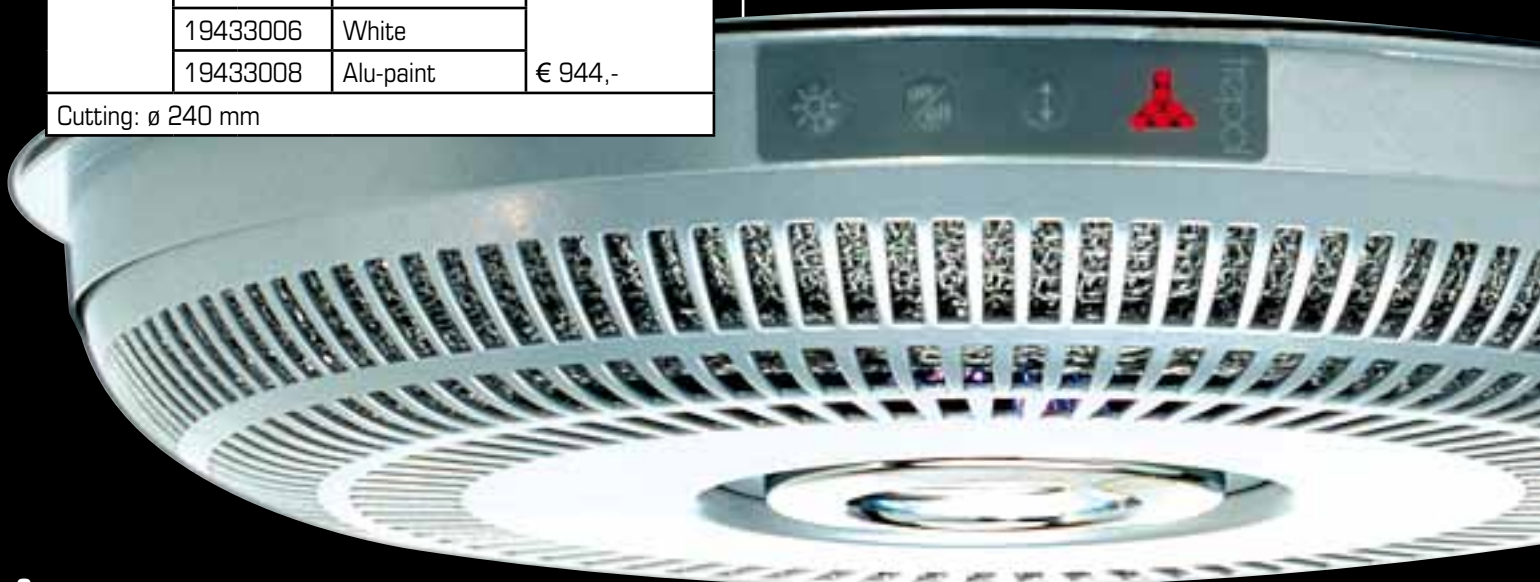

Cutting: ø 240 mm

MODEL 954

MODEL 954

With halogen light.
The price is with-
out motor.

Width	Product no.	Colour	Price eks. VAT
700 mm	19547001	Brushed steel	€ 1.200,-
	19547005	Black	
	19547006	White	
	19547008	Alu-paint	
850 mm	19548001	Brushed steel	€ 1.200,-
	19548005	Black	
	19548006	White	
	19548008	Alu-paint	

Cutting: 460 x 230 mm

MODEL 970

With halogen light.
The price is with-
out motor.

Width	Product no.	Colour	Price eks. VAT
598 mm	19706006	White	€ 708,-

Cutting: u 240 x 270 mm

MODEL 998

With halogen light.
The price is with-
out motor.