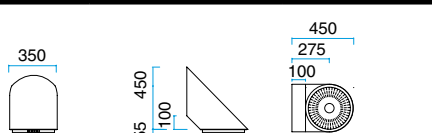

MODEL 68

With halogen light.
The price is with-
out motor.

Width	Product no.	Colour	Price eks. VAT
350 mm	10683001	Brushed steel	€ 1.548,-
	10683005	Black	
	10683006	White	
	10683008	Alu-paint	

Against additional charge mounted glass screen - see page 10