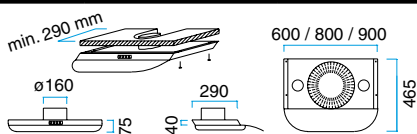

BUILD IN HOODS

MODEL 924

With halogen light.
The price is with-
out motor.