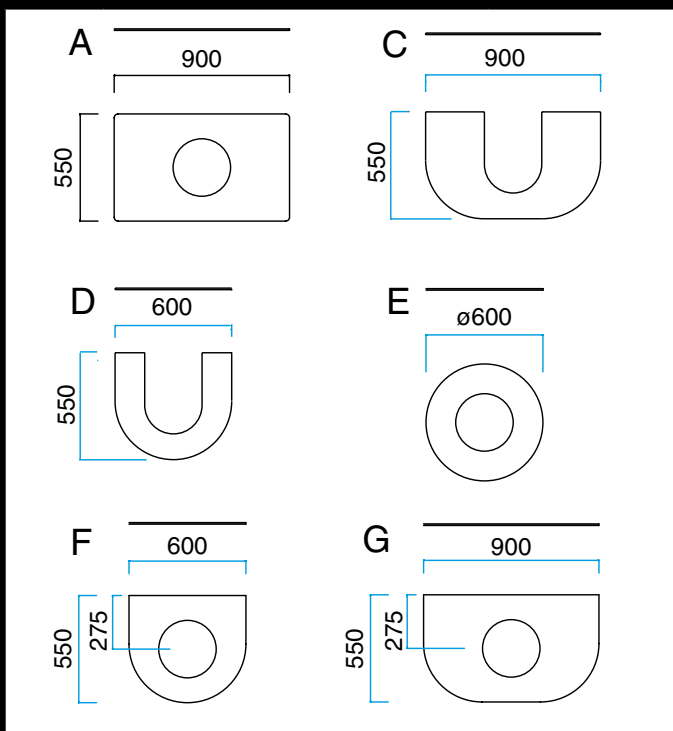

GLASS SCREENS

MOTOR

Standard screen is 8 mm clear tempered glass. Can against additional charge be supplied with sandblasted or smoky glass.

Screen	Product no.	Apply to:	Price eks. VAT
A	7g0a9000	Model 41, 43, 62, 64, 68, 72, 74, 76, 78	€ 288,-
C	7g0c9000	Model 44, 44R	
D	7g0d9000	Model 44, 44R	
E	7g0e9000	Model 41, 43	
F	7g0f9000	Model 41, 43, 62, 64, 68, 72, 74, 76, 78	
G	7g0g9000	Model 41, 43, 62, 64, 68, 72, 74, 76, 78	

Pr. piece	Product no.	Price eks. VAT
CV 1000 m³ - 80 watt	1c100004	€ 560,-
CV 1500 m³ - 165 watt	1c150004	€ 620,-
CVI 1000 m³ - 80 watt	1c10i004	€ 600,-
CVI 1500 m³ - 165 watt	1c15i004	€ 664,-
TV 1000 m³ - 80 watt	1t100005	€ 560,-
TV 1500 m³ - 165 watt	1t150005	€ 664,-
UV 1000 m³ - 80 watt	1u100001	€ 560,-
UV 1500 m³ - 165 watt	1u150001	€ 664,-
KV 500 m³ - 60 watt	1k060004	€ 452,-
KV 1000 m³ - 80 watt	1k100004	€ 560,-
IVR 1000 m³ - 80 watt	1i100004	€ 644,-

Central fan to ceiling, CV