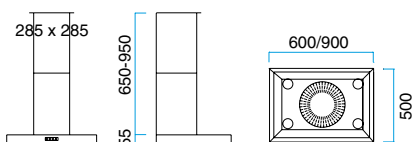

WALL HOODS

MODEL 32

With halogen light.
The price is with-
out motor.

Width	Product no.	Colour	Price eks. VAT
600 mm	10326001	Brushed steel	€ 2.020,-
	10326005	Black	
	10326006	White	
	10326008	Alu-paint	
900 mm	10329001	Brushed steel	€ 2.020,-
	10329005	Black	
	10329006	White	
	10329008	Alu-paint