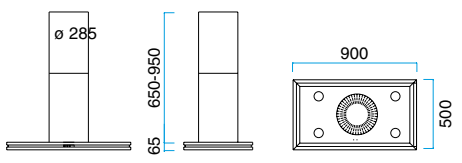

MODEL 45

With halogen light.
The price is with-
out motor.

Width	Product no.	Colour	Price eks. VAT
900 mm	10459001	Brushed steel	€ 2.072,-
	10459005	Black	
	10459006	White	
	10459008	Alu-paint	

Additional charge for Deko light € 532,-