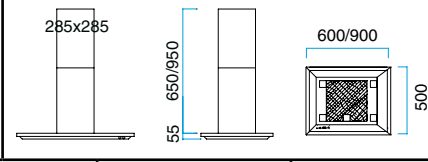

MODEL 55

With halogen light.
The price is with-
out motor.