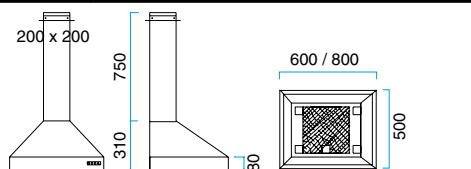

MODEL 6

With halogen light.
The price is with-
out motor.

Width	Product no.	Colour	Price eks. VAT
600 mm	10066001	Brushed steel	€ 1.580,-
	10066005	Black	
	10066006	White	
	10066008	Alu-paint	
800 mm	10068001	Brushed steel	€ 1.580,-
	10068005	Black	
	10068006	White	
	10068008	Alu-paint