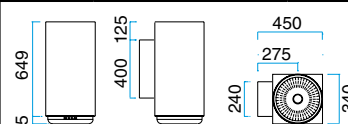

MODEL 74

With halogen light.
The price is with-
out motor.

Width	Product no.	Colour	Price eks. VAT
340 mm	10743001	Brushed steel	€ 1.824,-
	10743005	Black	
	10743006	White	
	10743008	Alu-paint	

Against additional charge mounted glass screen - see page 10