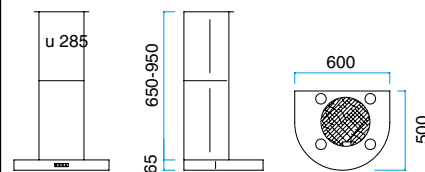

MODEL 50

With halogen light.
The price is with-
out motor.

Width	Product no.	Colour	Price eks. VAT
600 mm	10506001	Brushed steel	€ 2.148,-
	10506005	Black	
	10506006	White	
	10506008	Alu-paint	

MODEL 52

With halogen light.
The price is with-
out motor.

Width	Product no.	Colour	Price eks. VAT
600 mm	10526001	Brushed steel	€ 1.212,-
	10526005	Black	
	10526006	White	
	10526008	Alu-paint	

MODEL 54

With halogen light.
The price is with-
out motor.

Width	Product no.	Colour	Price eks. VAT
600 mm	10546001	Brushed steel	€ 1.792,-
	10546005	Black	
	10546006	White	
	10546008	Alu-paint	
900 mm	10549001	Brushed steel	€ 1.792,-
	10549005	Black	
	10549006	White	
	10549008	Alu-paint	