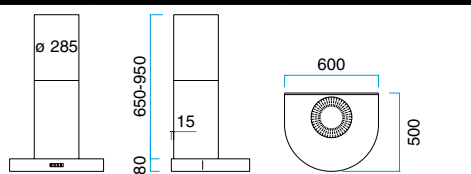

MODEL 16

With low-energy
light.
The price is with-
out motor.

Width	Product no.	Colour	Price eks. VAT
600 mm	10166001	Brushed steel	€ 2.148,-
	10166005	Black	
	10166006	White	
	10166008	Alu-paint