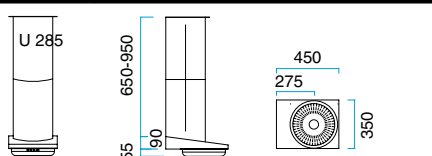

MODEL 64

With halogen light.
The price is with-
out motor.

Width	Product no.	Colour	Price eks. VAT
350 mm	10643001	Brushed steel	€ 1.608,-
	10643005	Black	
	10643006	White	
	10643008	Alu-paint	

Against additional charge mounted glass screen - see page 10