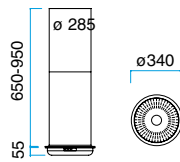

FREE-HANGING HOODS

MODEL 43

With halogen light.
The price is with-
out motor.