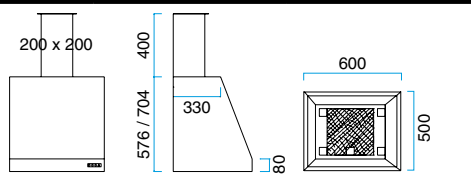

WALL HOODS

MODEL 2

With halogen light.
The price is with-
out motor..

Width	Product no.	Colour	Price eks. VAT
600 mm	10026001	Brushed steel	€ 1.580,-
	10026005	Black	
	10026006	White	
	10026008	Alu-paint