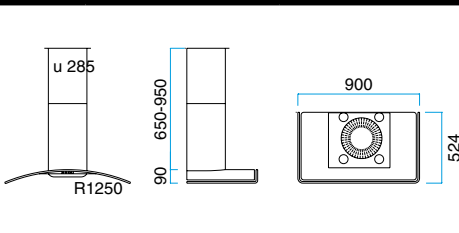

MODEL 26

With halogen light.
The price is with-
out motor.

Width	Product no.	Colour	Price eks. VAT
900 mm	10269001	Brushed steel	€ 2.080,-
	10269005	Black	
	10269006	White	
	10269008	Alu-paint