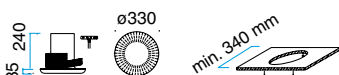

MODEL 925

With halogen light.
The price is with-
out motor.