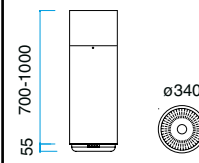

MODEL 71

With halogen light.
The price is with-
out motor.