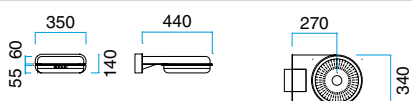

MODEL 44

With halogen light.
The price is with-
out motor.

Width	Product no.	Colour	Price eks. VAT
350 mm	10443005	Black	€ 1.180,-
	10443006	White	
	10443007	Steel gray	
	10443008	Alu-paint	

Against additional charge mounted glass screen - see page 10