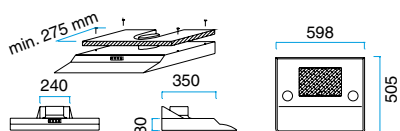

Cutting: ø 240 mm

MODEL 954

MODEL 954

With halogen light.
The price is with-
out motor.

Width	Product no.	Colour	Price eks. VAT
700 mm	19547001	Brushed steel	€ 1.200,-
	19547005	Black	
	19547006	White	
	19547008	Alu-paint	
850 mm	19548001	Brushed steel	€ 1.200,-
	19548005	Black	
	19548006	White	
	19548008	Alu-paint	

Cutting: 460 x 230 mm

MODEL 970

With halogen light.
The price is with-
out motor.

Width	Product no.	Colour	Price eks. VAT
598 mm	19706006	White	€ 708,-

Cutting: u 240 x 270 mm

MODEL 998

With halogen light.
The price is with-
out motor.