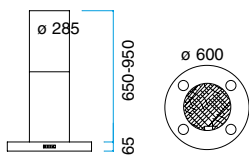

MODEL 51

With halogen light.
The price is with-
out motor.