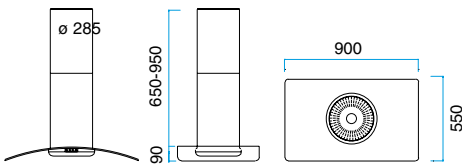

FREE-HANGING HOODS

MODEL 43

With halogen light.
The price is with-
out motor.

Width	Product no.	Colour	Price eks. VAT
340 mm	10433001	Brushed steel	€ 1.716,-
	10433005	Black	
	10433006	White	
	10433008	Alu-paint	

Against additional charge mounted glass screen - see page 10

MODEL 43b

With glass screen
and halogen light.
The price is with-
out motor.