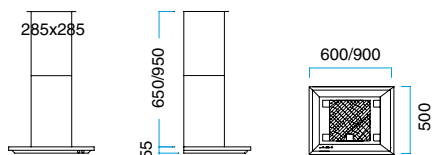

WALL HOODS

MODEL 56

With halogen light.
The price is with-
out motor.

Width	Product no.	Colour	Price eks. VAT
600 mm	10566001	Brushed steel	€ 1.440,-
	10566005	Black	
	10566006	White	
	10566008	Alu-paint	
900 mm	10569001	Brushed steel	€ 1.440,-
	10569005	Black	
	10569006	White	
	10569008	Alu-paint