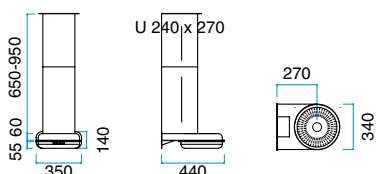

MODEL 44R

With halogen light.
The price is with-
out motor.