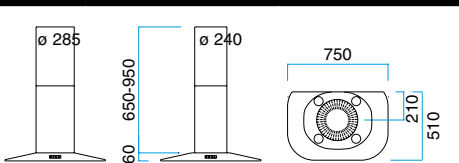

MODEL 26

With halogen light.
The price is with-
out motor.

Width	Product no.	Colour	Price eks. VAT
900 mm	10269001	Brushed steel	€ 2.080,-
	10269005	Black	
	10269006	White	
	10269008	Alu-paint	

MODEL 28

With halogen light.
The price is with-
out motor.

*) Pipe diameter:
A: Ø240 mm
B: Ø285 mm

Width	Product no.	Colour	Price eks. VAT
750 mm	1*287001	Brushed steel	A: € 2.080,- B: € 2.080,-
	1*287005	Black	
	1*287006	White	
	1*287008	Alu-paint	

WALL HOODS

MODEL 32