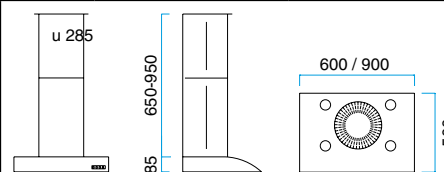

MODEL 54

With halogen light.
The price is with-
out motor.

Width	Product no.	Colour	Price eks. VAT
600 mm	10546001	Brushed steel	€ 1.792,-
	10546005	Black	
	10546006	White	
	10546008	Alu-paint	
900 mm	10549001	Brushed steel	€ 1.792,-
	10549005	Black	
	10549006	White	
	10549008	Alu-paint