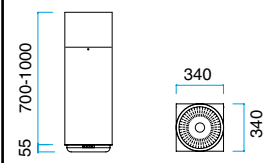

MODEL 71

With halogen light.
The price is with-
out motor.

Width	Product no.	Colour	Price eks. VAT
340 mm	10613001	Brushed steel	€ 1.608,-
	10613005	Black	
	10613006	White	
	10613008	Alu-paint	

MODEL 73

With halogen light.
The price is with-
out motor.