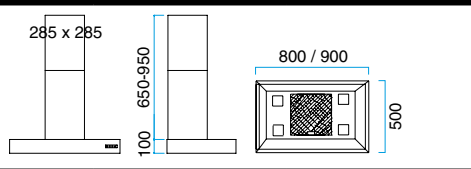

MODEL 12

With halogen light.
The price is with-
out motor.

Width	Product no.	Colour	Price eks. VAT
800 mm	10128001	Brushed steel	€ 1.580,-
	10128005	Black	
	10128006	White	
	10128008	Alu-paint	
900 mm	10129001	Brushed steel	€ 1.580,-
	10129005	Black	
	10129006	White	
	10129008	Alu-paint