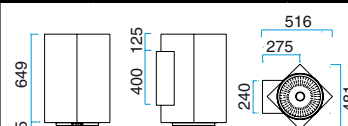

MODEL 76

With halogen light.
The price is with-
out motor.

Width	Product no.	Colour	Price eks. VAT
481 mm	10764001	Brushed steel	€ 1.824,-
	10764005	Black	
	10764006	White	
	10764008	Alu-paint	

Against additional charge mounted glass screen - see page 10