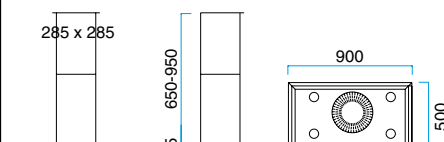

MODEL 46

With halogen light.
The price is with-
out motor.

Width	Product no.	Colour	Price eks. VAT
900 mm	10469001	Brushed steel	€ 2.072,-
	10469005	Black	
	10469006	White	
	10469008	Alu-paint	
Additional charge for Deko light			€ 532,-