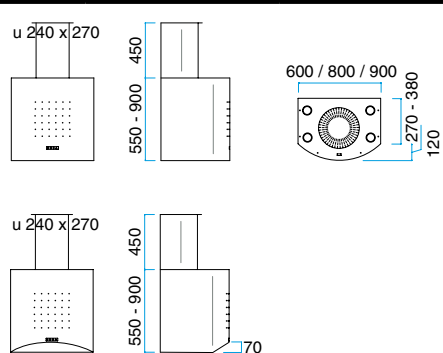

MODEL 22

With halogen light.
The price is with-
out motor.

*) Front:
A: Right
H: Domet

Width	Product no.	Colour	Price eks. VAT
600 mm	1*226001	Brushed steel	A: € 2.116,- H: € 2.180,-
	1*226005	Black	
	1*226006	White	
	1*226008	Alu-paint	
800 mm	1*228001	Brushed steel	A: € 2.116,- H: € 2.180,-
	1*228005	Black	
	1*228006	White	
	1*228008	Alu-paint	
900 mm	1*229001	Brushed steel	A: € 2.116,- H: € 2.180,-
	1*229005	Black	
	1*229006	White	
	1*229008	Alu-paint