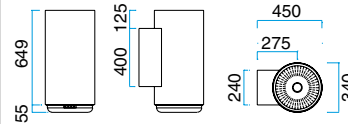

MODEL 72

With halogen light.
The price is with-
out motor.

Width	Product no.	Colour	Price eks. VAT
340 mm	10723001	Brushed steel	€ 1.824,-
	10723005	Black	
	10723006	White	
	10723008	Alu-paint	

Against additional charge mounted glass screen - see page 10