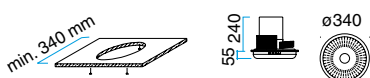

Cutting: ø 210 mm

MODEL 925

With halogen light.
The price is with-
out motor.

Width	Product no.	Colour	Price eks. VAT
330 mm	19253001	Brushed steel	€ 880,-
	19253005	Black	
	19253006	White	
	19253008	Alu-paint	

Cutting: ø 240 mm

MODEL 943

With halogen light.
The price is with-
out motor.

Width	Product no.	Colour	Price eks. VAT
340 mm	19433001	Brushed steel	€ 944,-
	19433005	Black	
	19433006	White	
	19433008	Alu-paint	