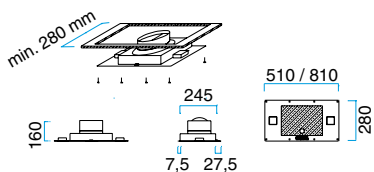

Cutting: ø 240 mm

MODEL 954

MODEL 954

With halogen light.
The price is with-
out motor.

Width	Product no.	Colour	Price eks. VAT
700 mm	19547001	Brushed steel	€ 1.200,-
	19547005	Black	
	19547006	White	
	19547008	Alu-paint	
850 mm	19548001	Brushed steel	€ 1.200,-
	19548005	Black	
	19548006	White	
	19548008	Alu-paint	

Cutting: 460 x 230 mm

MODEL 970

With halogen light.
The price is with-
out motor.

Width	Product no.	Colour	Price eks. VAT
598 mm	19706006	White	€ 708,-

Cutting: u 240 x 270 mm

MODEL 998

With halogen light.
The price is with-
out motor.