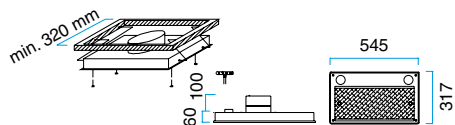

MODEL 999

With halogen light.
The price is with-
out motor.

Width	Product no.	Colour	Price eks. VAT
545 mm	19995001	Brushed steel	€ 612,-
	19995005	Black	
	19995006	White	
	19995008	Alu-paint	

Cutting: 517 x 285 mm